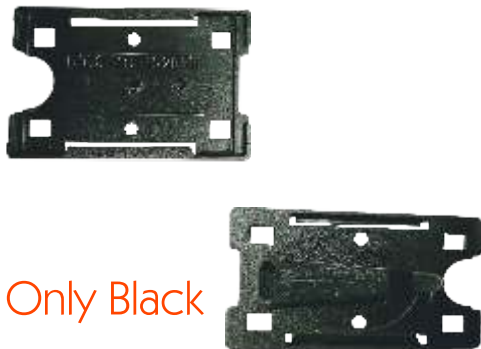

# ID CARD HOLDER

*DJ Stylish Holder*

With Blue Back  
Horizontal/vertical

*Only White Card Holder*

Executive holder

*Only Black*

Rotatable Clip Holder

Only Transparent

H-CLEAR

V-CLEAR

VERTICAL

HORIZONTAL

Sticky Holder Universal

Black

Transparent

Vertical Only